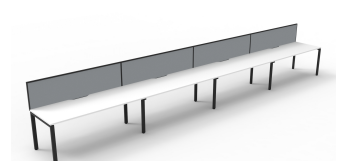

PRODUCT DESCRIPTION

Four Person Workstation Single Sided Workstation

Fixed height workstation

Profile leg 60mm x 30mm

Powdercoated under frame

Adjustable leveling Feet

EO Rated 25mm Thick top with 410mm x 50mm D Scallop cut out to rear

AFRDI Certified

5 Year Warranty

DIMENSIONS

Fixed Desk Height 730mm

Overall height with Screen 1200 mm H

Worktop Sizes

1200 x 750mm

1500 x 750mm

1800 x 750mm

Overall Size

4800mm W x 780mm D x 730/1200mm H

6000mm W x 780mm D x 730/1200mm H

7200mm W x 780mm D x 730/1200mm H

Natural Oak Top
Black Satin Frame

Natural Oak Top
White Satin Frame

Natural White Top
Black Satin Frame