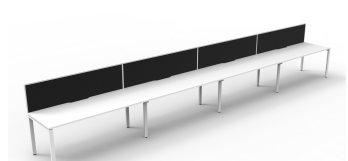

PRODUCT DESCRIPTION

Four Person Workstation Single Sided Workstation

Fixed height workstation

Profile leg 60mm x 30mm

Powdercoated under frame

Adjustable leveling Feet

EO Rated 25mm Thick top with 410mm x 50mm D Scallop cut out to rear

AFRDI Certified

5 Year Warranty

DIMENSIONS

Fixed Desk Height 730mm

Overall height with Screen 1200 mm H

Worktop Sizes

1200 x 750mm

1500 x 750mm

1800 x 750mm

Overall Size

4800mm W x 780mm D x 730/1200mm H

6000mm W x 780mm D x 730/1200mm H

7200mm W x 780mm D x 730/1200mm H

Natural Oak Top
Black Satin Frame

Natural Oak Top
White Satin Frame

Natural White Top
Black Satin Frame