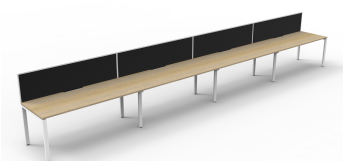

PRODUCT DESCRIPTION

Four Person Workstation Single Sided Workstation

Fixed height workstation

Profile leg 60mm x 30mm

Powdercoated under frame

Adjustable leveling Feet

EO Rated 25mm Thick top with 410mm x 50mm D Scallop cut out to rear

AFRDI Certified

5 Year Warranty

DIMENSIONS

Fixed Desk Height 730mm

Overall height with Screen 1200 mm H

Worktop Sizes

1200 x 750mm

1500 x 750mm

1800 x 750mm

Overall Size

4800mm W x 780mm D x 730/1200mm H

6000mm W x 780mm D x 730/1200mm H

7200mm W x 780mm D x 730/1200mm H

Natural Oak Top
Black Satin Frame

Natural Oak Top
White Satin Frame

Natural White Top
Black Satin Frame