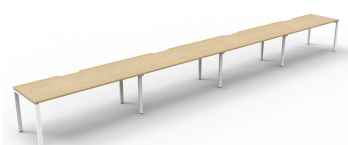

PRODUCT DESCRIPTION

Four Person Workstation Single Sided Workstation

Fixed height workstation

Profile leg 60mm x 30mm

Powdercoated under frame

Adjustable leveling Feet

EO Rated 25mm Thick top with 410mm x 50mm D Scallop cut out to rear

1800 x 750mm

Overall Size

4800mm W x 780mm D x 730/1200mm H

6000mm W x 780mm D x 730/1200mm H

7200mm W x 780mm D x 730/1200mm H

Natural Oak Top
Black Satin Frame

Natural Oak Top
White Satin Frame

Natural White Top
Black Satin Frame